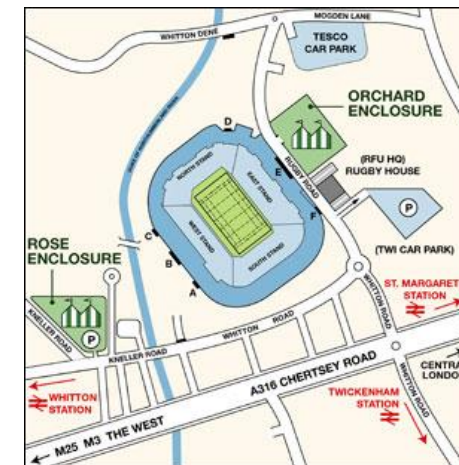

Your Match Hospitality Experience will include:

- Luxurious hospitality facility
- Official match ticket
- Complimentary bar (beers, wine, soft drinks) 2hrs pre match
- Post-match, 2 x drink vouchers
- Fork buffet hot luncheon
- Fine wines
- Celebrity guest speaker
- Car parking passes (1:5)
- Souvenir match programme
- Daily newspapers & Floral décor
- Executive toilet facilities
- Individual guest documentation
- Hostesses in attendance